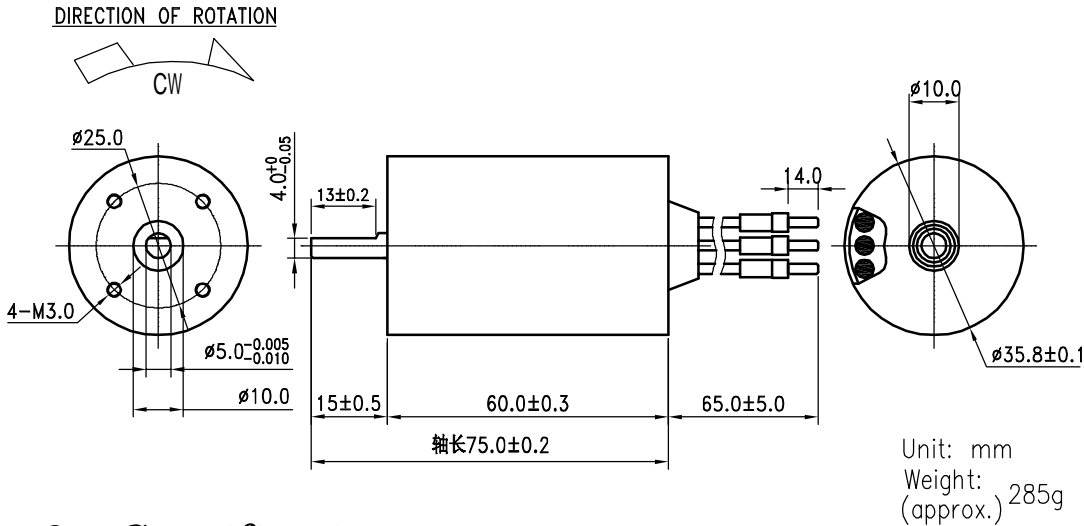

PR550 无刷马达

PRO MOTOR

PMDC SERIES

Typical Applications: • Cordless Power Tools

电动工具

1、Typical Figure

2、Specification:

MODEL	VOLTAGE		NO LOAD		KV: NO LOAD SPEED / VOL
	OPERATING RANGE	NOMINAL	SPEED rpm	CURRENT A	
PR550 无刷马达	6.0~9.0	7.2V CONSTANT	18200	4.7	2605
	6.0~9.0	7.2V CONSTANT	22900	4.4	3065
	6.0~9.0	7.2V CONSTANT	23100	3.6	3300
	13.0~16.0	14.8V CONSTANT	31200	3.5	2230

3、Curves: